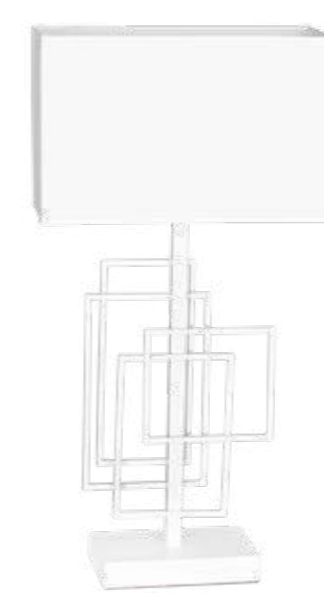

Paragon

Paragon table lamp
H: 52 cm, L: 17 cm, E27 Max 40W
Rec. LED classic 300-400Lm

4002040-4002 Black matt/black
4002040-5002 White matt/white