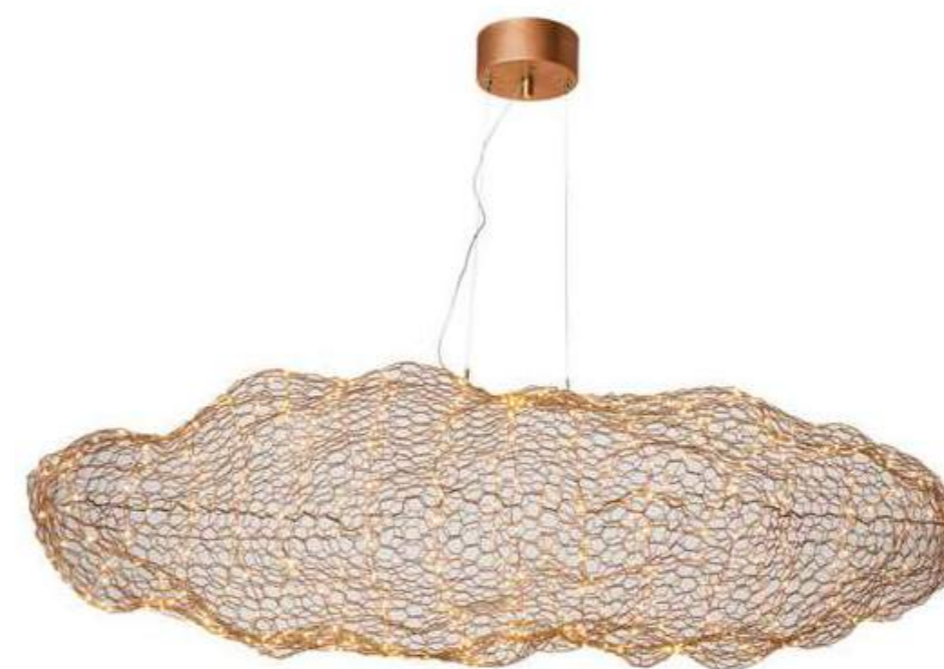

Hayden

Hayden pendant light
L: 115 cm, W: 50 cm, H: 37 cm
LED 20W, 2700K, 1900Lm
CRI>80, dimmable
This lamp contains none replaceable LED.