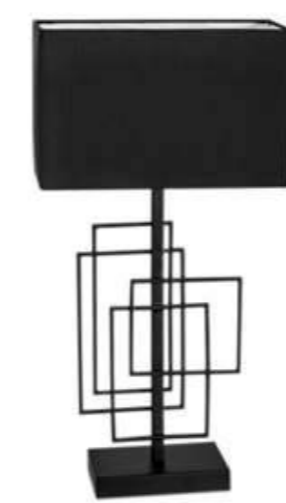

Paragon

Paragon table lamp
H: 52 cm, L: 17 cm, E27 Max 40W
Rec. LED classic 300-400Lm

4002040-4002 Black matt/black
4002040-5002 White matt/white