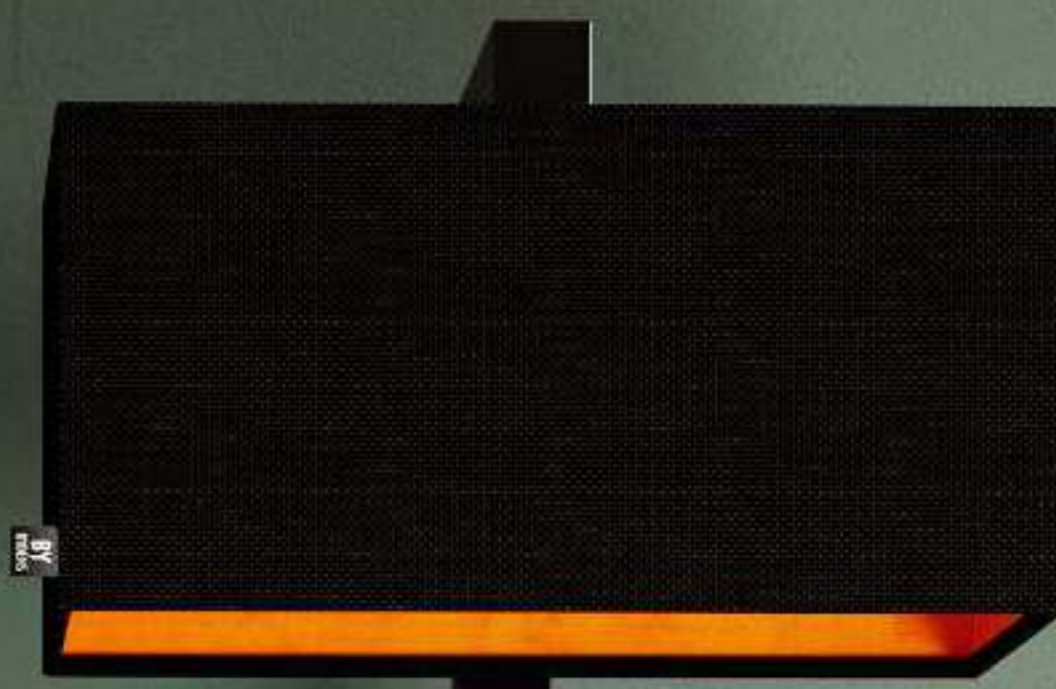

Lighting 2022-2023

BY
RYDÉNS
GNOSJÖ - SWEDEN
SINCE 1958