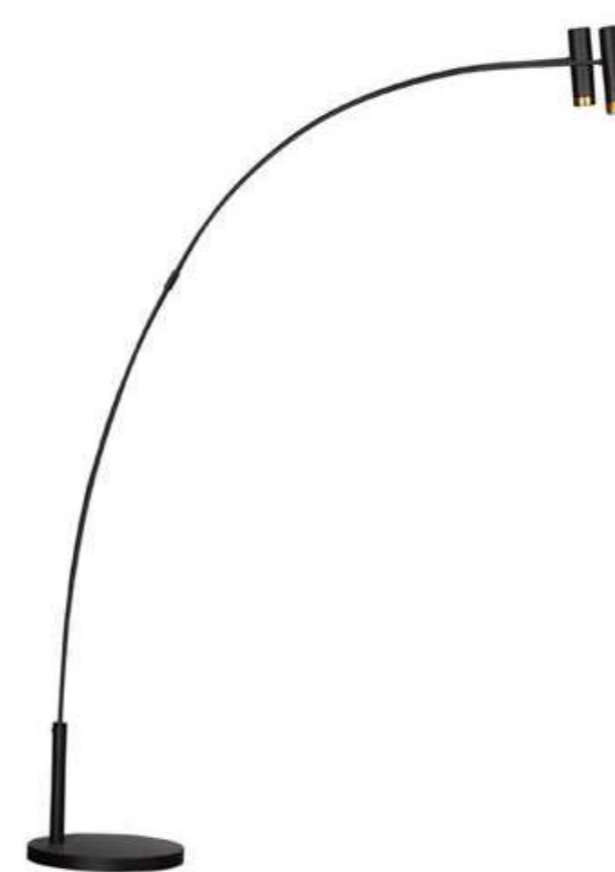

Puls

Puls floor lamp
H: 217 cm, W: 147,5 cm,
GU10 Max 7W LED
Rec.LED GU10 200-400Lm

4100920-4002 Black matt
4100920-5002 White matt