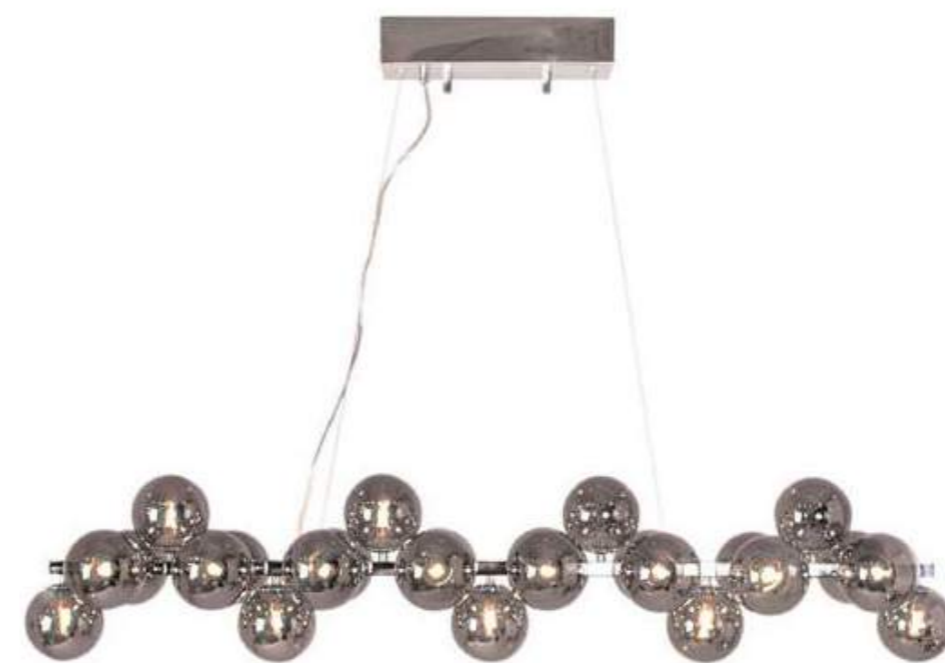

## Punto

**Punto** floor lamp  
W: 31,5 cm, H: 160 cm, 4xG9 Max 5W LED  
Rec. LED G9 200-400Lm

**4100940-4002 Black matt/white**

## Splendor Bar

**Splendor Bar** pendant light  
 L: 124 cm H: 24 cm, 25xG9 Max 3W LED  
 Rec. LED G9 200-400Lm

**4200960-5503 Amber/gold**

**4200960-4505 Smokegrey/chrome**